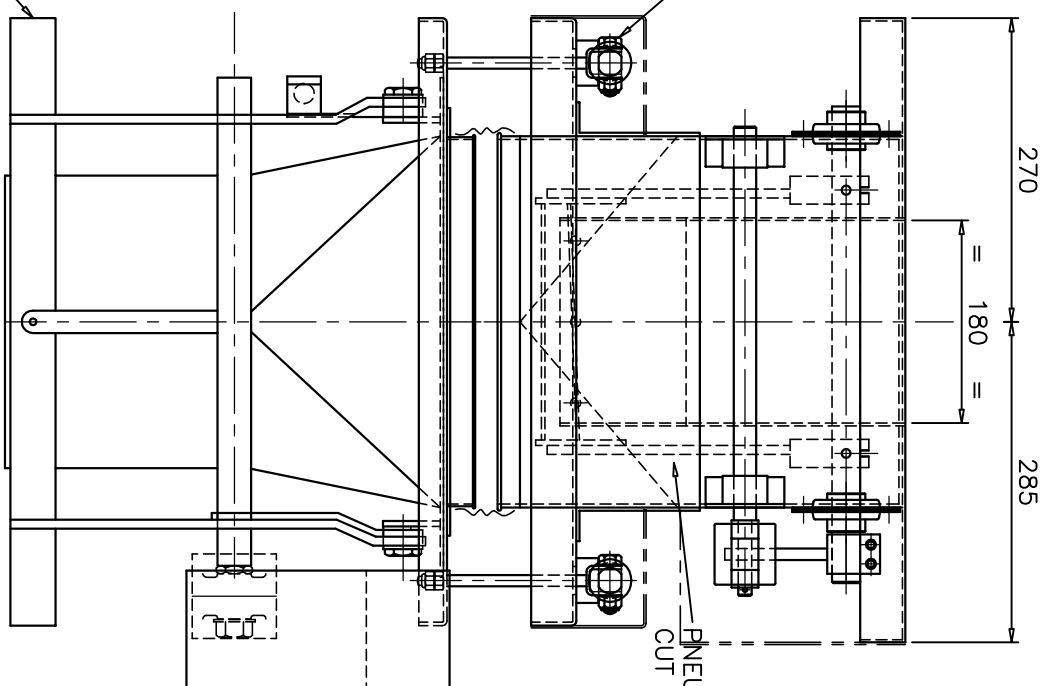

FEED REGULATOR VALVE  
MANUAL ADJUSTMENT

3 LOADCELL WEIGHING  
ASSEMBLY

PNEUMATICALLY OPERATED  
SACK CLAMP

PNEUMATICALLY OPERATED  
CUT OFF VALVE